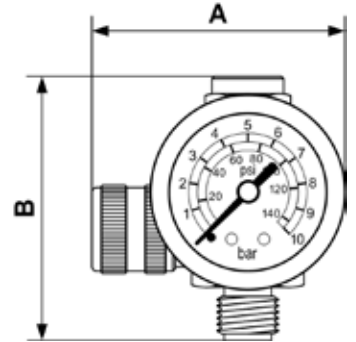

## NON-RETURN VALVES

Flow limiter

Part number	Male thread	Female thread	Dim. A (mm)	Dim. B (mm)	Dim. C (mm)
RG DT14	R1/4	G1/4	54	46	15